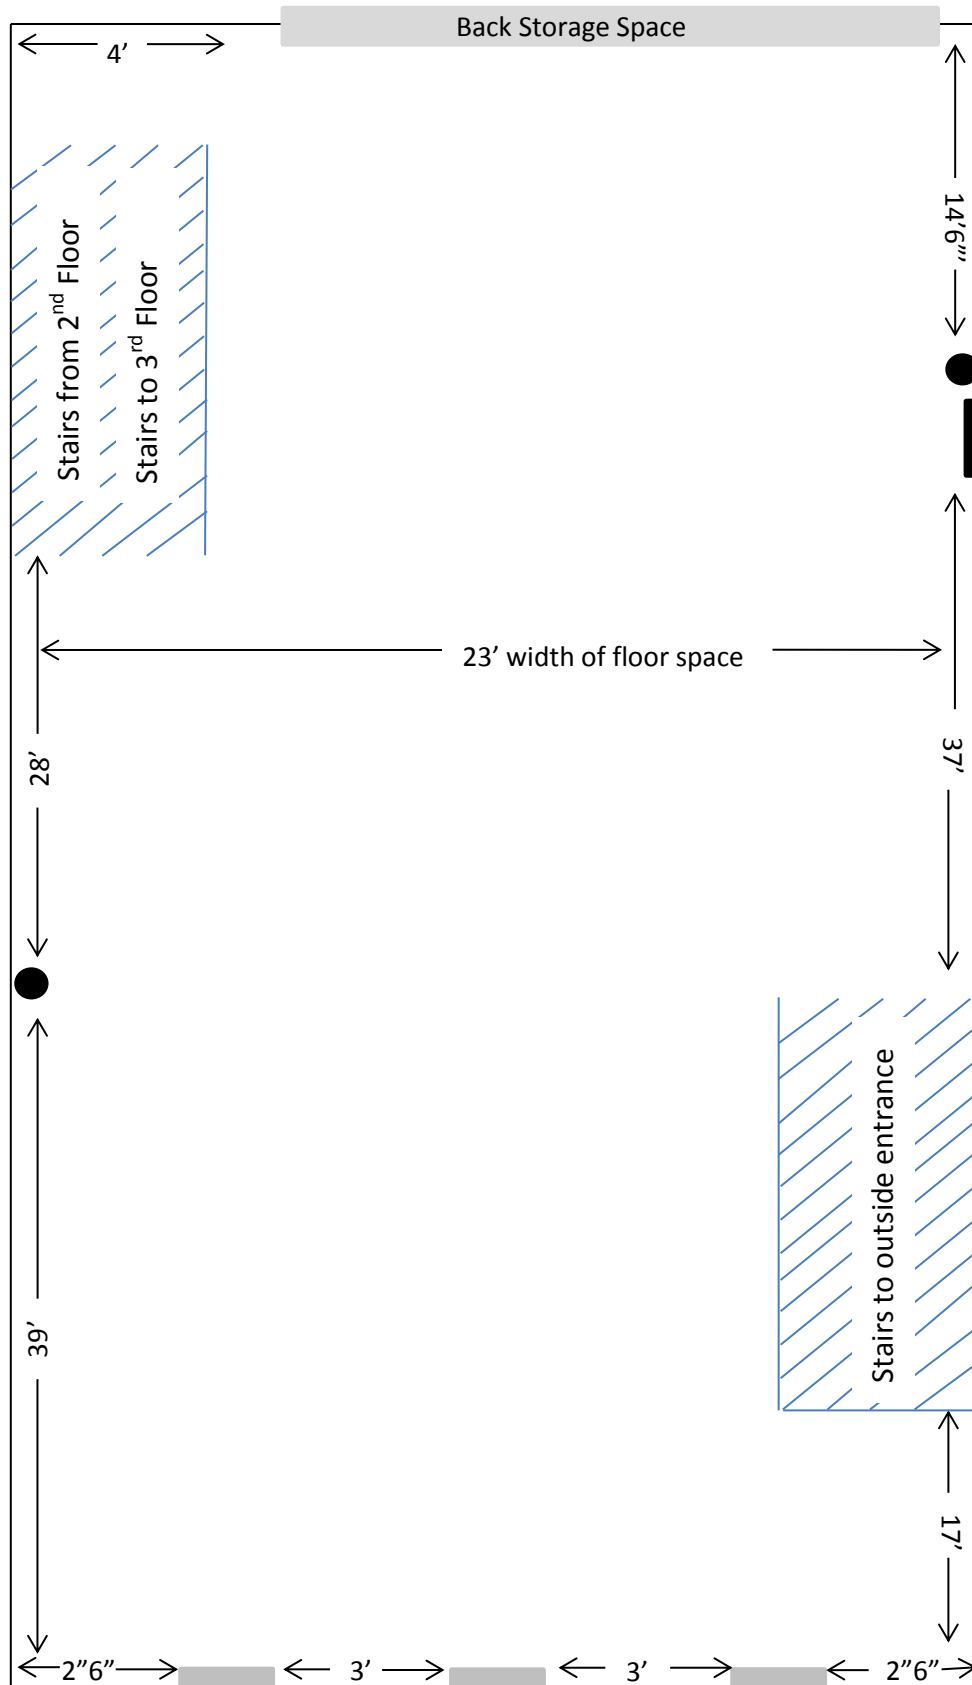

AFA Gallery
514 Lackawanna Ave
Scranton, PA 18503

First Floor Layout

(Dimensions Approximate)

Notes:

Legend

- 12' from floor to ceiling
- Black objects are fixed objects and cannot move
- Display window can accommodate 2-d pieces on easels, 3-d pieces, or an installation
- Arrows designate hang able wall space

LACKAWANNA AVE

AFA Gallery
514 Lackawanna Ave
Scranton, PA 18503

Second Floor Layout

(Dimensions Approximate)

Notes:

Legend

- 10'6" from floor to ceiling
- Black objects are fixed objects and cannot move
- Display window can accommodate 2-d pieces on easels, 3-d pieces, or an installation
- Arrows designate hangable wall space