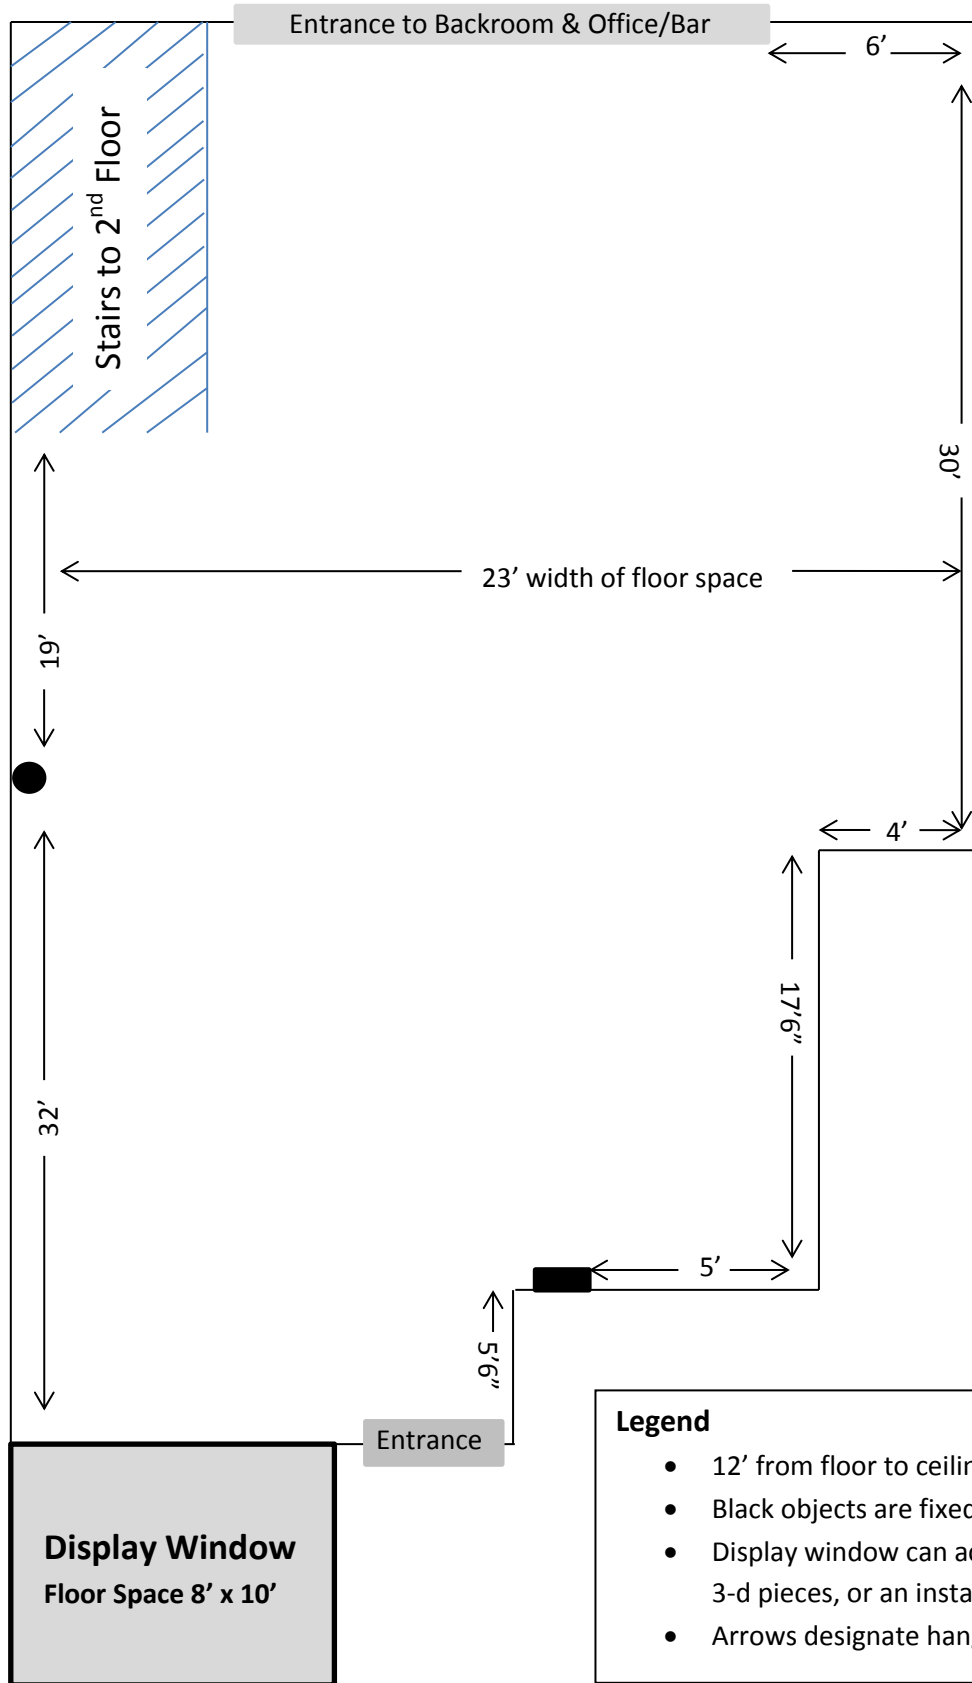

AFA Gallery
514 Lackawanna Ave
Scranton, PA 18503

First Floor Layout

(Dimensions Approximate)

Notes:

Legend

- 12' from floor to ceiling
- Black objects are fixed objects and cannot move
- Display window can accommodate 2-d pieces on easels, 3-d pieces, or an installation
- Arrows designate hang able wall space

LACKAWANNA AVE

AFA Gallery
514 Lackawanna Ave
Scranton, PA 18503

Second Floor Layout

(Dimensions Approximate)

Notes:

Legend

- 10'6" from floor to ceiling
- Black objects are fixed objects and cannot move
- Display window can accommodate 2-d pieces on easels, 3-d pieces, or an installation
- Arrows designate hangable wall space